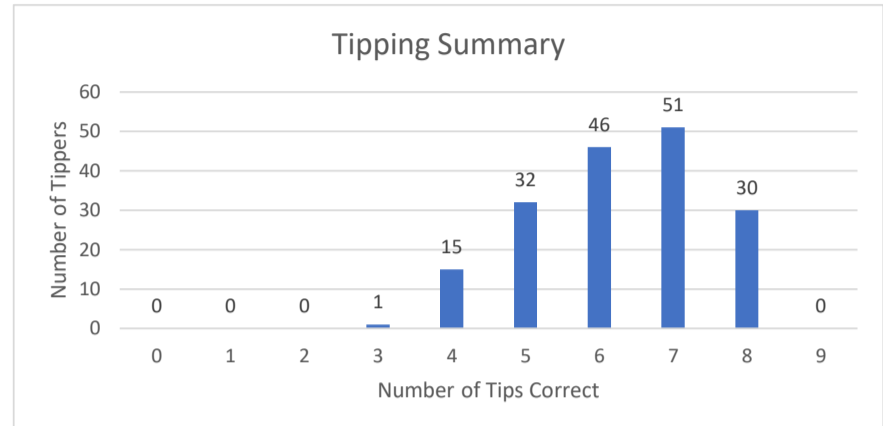

Round 1 tipping stats.		
Tips Entered	159	91%
Average score this week	6.4	
Wild Cards played	1	
Average Wild Card score	7.0	

AFL Ladder After Round 1		
Team	%	Pts
1 Greater Western Sydney	144%	8
2 Hawthorn	129%	8
3 Gold Coast	278%	4
4 Geelong	213%	4
5 Adelaide	188%	4
6 Collingwood	126%	4
7 Richmond	119%	4
8 Western Bulldogs	116%	4
9 Brisbane Lions	105%	4
10 Melbourne	96%	0
11 Sydney	87%	0
12 North Melbourne	86%	0
13 Carlton	84%	0
14 Essendon	77%	0
15 St Kilda	53%	0
16 Fremantle	47%	0
17 West Coast	36%	0
18 Port Adelaide	33%	0

Match Results AFL Round 1	# of tippers correct	%
Richmond 82 d Carlton 69	10	6.3%
Hawthorn 111 d Essendon 85	147	92.5%
Geelong 147 d Fremantle 69	140	88.1%
Brisbane Lions 86 d Sydney 82	114	71.7%
Collingwood 136 d Port Adelaide 45	87	54.7%
Western Bulldogs 113 d North Melbourne 97	133	83.6%
Adelaide 135 d St Kilda 72	127	79.9%
Greater Western Sydney 77 d Melbourne 74	131	82.4%
Gold Coast 136 d West Coast 49	122	76.7%

Quarter Tipping Ranking - Quarter 1			
	Tips OK	Hit Rate	Game 1 Pts diff
1 Jamie Latter	10	91%	18
2 Rodney Steven	10	91%	21
3 Nick Whelan	10	91%	30
4 Squiggle Compute	10	91%	30
5 Craig Owens	10	91%	38
6 Glenn Wheeler	9	82%	21
7 Barry Golding	9	82%	21
8 Lachie Baird	9	82%	21
9 Rod Bennett	9	82%	27
10 Jarad Hughes	9	82%	28
11 Tony Shea	9	82%	29
12 Cyril Patmore	9	82%	29
13 Zed Young	9	82%	29
14 Gus Viney	9	82%	33
15 Ian French	9	82%	33
16 Glenn Eberle	9	82%	37
17 Shaun Heather	9	82%	38
18 Richard Bennett	9	82%	39
19 Mark Richardson	9	82%	44
20 Catie Owens	9	82%	88

Supporters' Summary		
Team Followed	Backed	Ducked
Richmond	4	10
Carlton	20	-
Hawthorn	17	-
Essendon	5	4
Geelong	12	-
Fremantle	-	-
Sydney	3	4
Brisbane Lions	6	1
Collingwood	15	2
Port Adelaide	1	-
Western Bulldogs	8	1
North Melbourne	5	4
Adelaide	1	-
St Kilda	4	10
Melbourne	5	3
Greater Western Syc	-	-
West Coast	-	3
Gold Coast	-	-

Regional Challenge		
Region	Num	Hit Rate
North	65	64.3%
South	104	63.8%

Gender Challenge		
Gender	Num	Hit Rate
Male	119	64.7%
Female	50	62.3%

Supporter's Challenge		
Team	Num	Hit Rate
Hawthorn	18	71.4%
Western Bulldogs	9	67.7%
Carlton	23	66.0%
Richmond	16	65.1%
St Kilda	15	64.8%
Sydney	8	64.8%
Adelaide	1	63.6%
(none)	12	62.1%
Collingwood	18	62.1%
North Melbourne	9	61.6%
Geelong	13	61.5%
Brisbane Lions	7	61.0%
West Coast	4	59.1%
Melbourne	9	58.6%
Essendon	9	57.6%
Fremantle	1	54.5%
Port Adelaide	1	45.5%

Hot Tip Summary		
	Survivors	Dropouts
	78	76
Team	Count	In Hand
Adelaide	8	✓ 70
Brisbane Lions	8	✓ 70
Carlton	66	✗ 78
Collingwood	4	✓ 74
Essendon	-	78
Fremantle	-	78
Geelong	14	✓ 64
Gold Coast	3	✓ 75
Greater Western Sydr	8	✓ 70
Hawthorn	17	✓ 61
Melbourne	-	78
North Melbourne	-	78
Port Adelaide	2	✗ 78
Richmond	-	78
St Kilda	-	78
Sydney	7	✗ 78
West Coast	1	✗ 78
Western Bulldogs	16	✓ 62